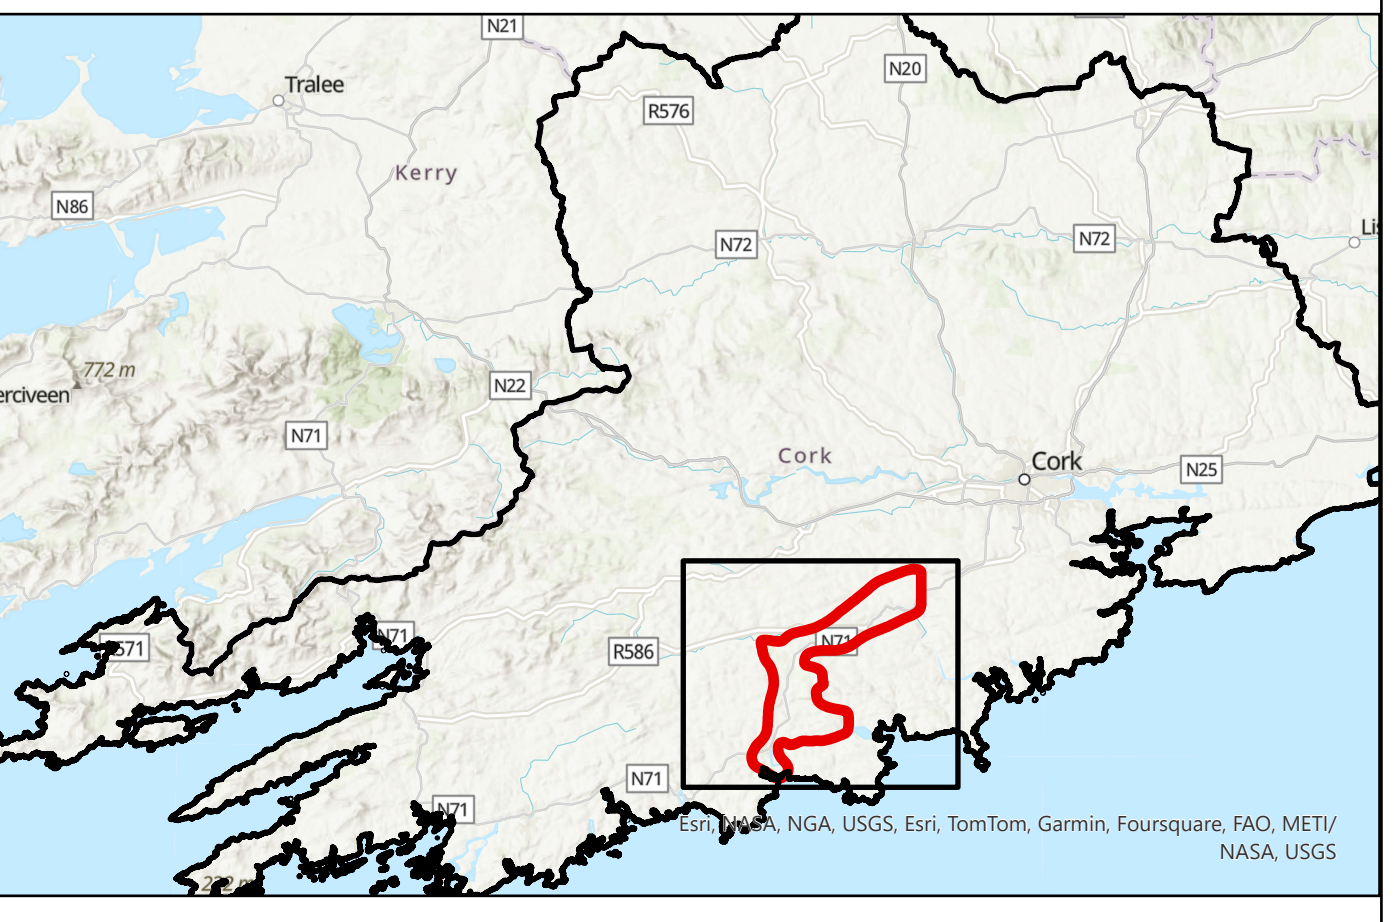

Legend

Study Area Boundary

(The boundary line is not representative of any route corridors or preferred Greenway route)

Client

TIU **Comhairle Contae Chorcaí**
Bonnagar Binnair Greenway **Cork County Council**